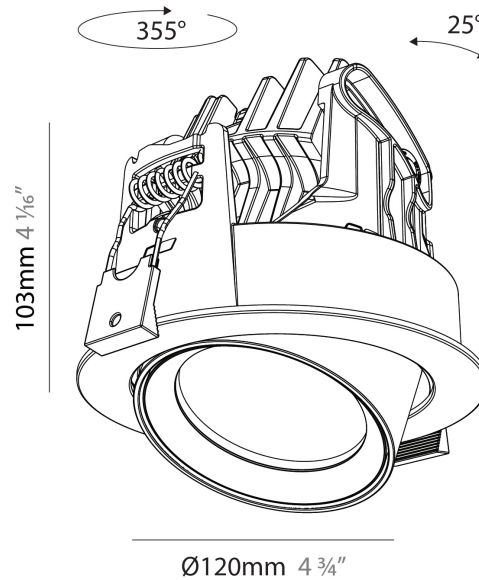

GENERAL

Series: Centriq
Subseries: Centriq Round Adjustable
Brand: Prolicht
Division: Architectural
Mounting Type: Recessed
Mounting Location: Ceiling
Subcategory: Spots

PHYSICAL

Shape: Cylinder
Diameter (mm): 120
Diameter (in): 4 3/4
Height (mm): 105
Height (in): 4 1/8
Min. Recessing Depth (mm): 120
Min. Recessing Depth (in): 4 3/4
Light Distribution: Adjustable / Direct
Weight (kg): 0.649
Diffuser: Lens Pack - No Lens / Opal / Linear Spread Lens / Honeycomb / Spread Lens
Fixture Finish: SSR / BKV / CWI / CRY / HAB / UFT / ITA / RUA / FTG / MYG / LOD / PUS / FRO / FUP / KIA / POP / BLS / SPG / MEY / GOH / GUM / CHC / COM / ABZ / JAG / OBR / MOS / ROR
Fixture Material: Aluminum
Cut-out Measurements: Dia. 112mm / 4 7/16"

ELECTRICAL

Lamp Type: LED (Zhaga Standard)
Input Wattage (W): 20.5
Total Output Wattage (W): 18.1
Dimming: Tri-Mode (Non-Dimming and Phase Dimming (120Vac only) and 0-10V Dimming)
Driver Included: Yes
Driver Location: Recessed Housing
Driver Type: Constant Current - Universal
Driver Class: Class 2
Input Voltage (V): 120 - 277
Constant Current (MA): 500

LED

Color Temperature (*K): 2700 / 3000 / 3500 / 4000
Max. Delivered Lumen (lm): 1432 / 1542 / 1432 / 1636
Nominal Lumen (lm): 1668 / 1797 / 1868 / 1907
CRI: >90 CRI
Lamp Life (hrs): 50000

OPTICAL

Reflector°: 10
Adjustability: Rotational 350°; Tilt 90°

RATINGS AND CERTIFICATIONS

Certified By: Certified for North American Standards
IP rating: IP20